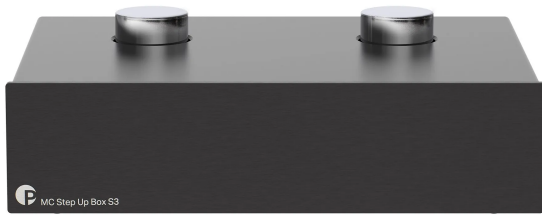

STEP UP Transformers

MC Step Up Box S3

PVP € 449

Preto: 9120129860383 / Prateado: 9120129860390

Transformador MC Step Up Audiófilo

- Sound upgrade for your MC cartridge
- Fully passive signal path without power supply
- Superior sound quality
- 1:16 transformer ratio
- Transformer with mu metal shielding
- Input impedance matching 10 or 100 Ohms
- Dual mono design principle
- Highest channel separation
- Gold plated RCA terminals
- Solid aluminium casing protects against interference