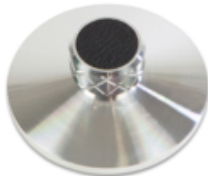

Cork&Rubber 1mm

PVP € 50

Cork&Rubber 3mm

PVP € 65

LEATHER IT

PVP € 50

Sound tuning with turntable mats

- Alternative platter mats with special sound characteristics • Substitutes felt mats • Damping of resonances from metal turntable platters • Less noise • Avoids static load • Suitable for all turntables
- Perfect combined with Clamp it