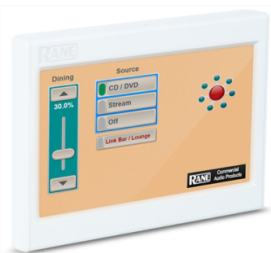

MODELO	DESCRIÇÃO	PÇ. UNIT.
--------	-----------	-----------

RANE - MULTIZONA

Multiprocessadores

HALOGEN

AUDIO SYSTEM DESIGN SOFTWARE

ZONETECH

850 €

Commercial processor for multi-zone, multi-source, remote-controlled applications
 Embedded Halogen software requires no programming
 Web server provides configuration and control with secure multi-level access
 High-resolution color LCD display for simplified operation
 Front display screen and rotary push knob allow control of all Zonetech parameters
 Stream media using Bluetooth®, AirPlay®, UPnP and DLNA®
 (4) unbalanced RCA stereo inputs
 (2) balanced mic/line/line-plus inputs
 (6) balanced zone outputs
 Stereo/Mono zone output with low-pass and high-pass modes
 Master remote port for complete control using a Rane DR6 touchscreen
 Pager port connects an optional Rane RAD device to provide analog audio and logic inputs
 (6) Zone remote ports for source and volume control
 LAN port for computer or wireless access to web controls
 Logic input available for muting all outputs

RANE - MULTIZONA

Controlo Remotos / Acessórios

DRZH - Remote Level Control with Source Selector

100 €

Wall-mounted digital remote (DR) for use with all Rane multiprocessors, including the new Zonetech audio processor.
 The DRZH features source selection and level control through the use of a single knob. It has a sleek black glass design, and the OLED display is easy to read in any environment.

DR6 - Touchscreen Remote

200 €

Fully customizable touchscreen controller
 Electrical box or wall flush-mount options
 Supports multiple pages or tabs and any set of levels, toggles, selectors and/or commands
 Drag, drop and resize controls as desired
 RANE RPI (Remote Power Injector - not included) required for use with HAL3s and legacy HAL multiprocessors